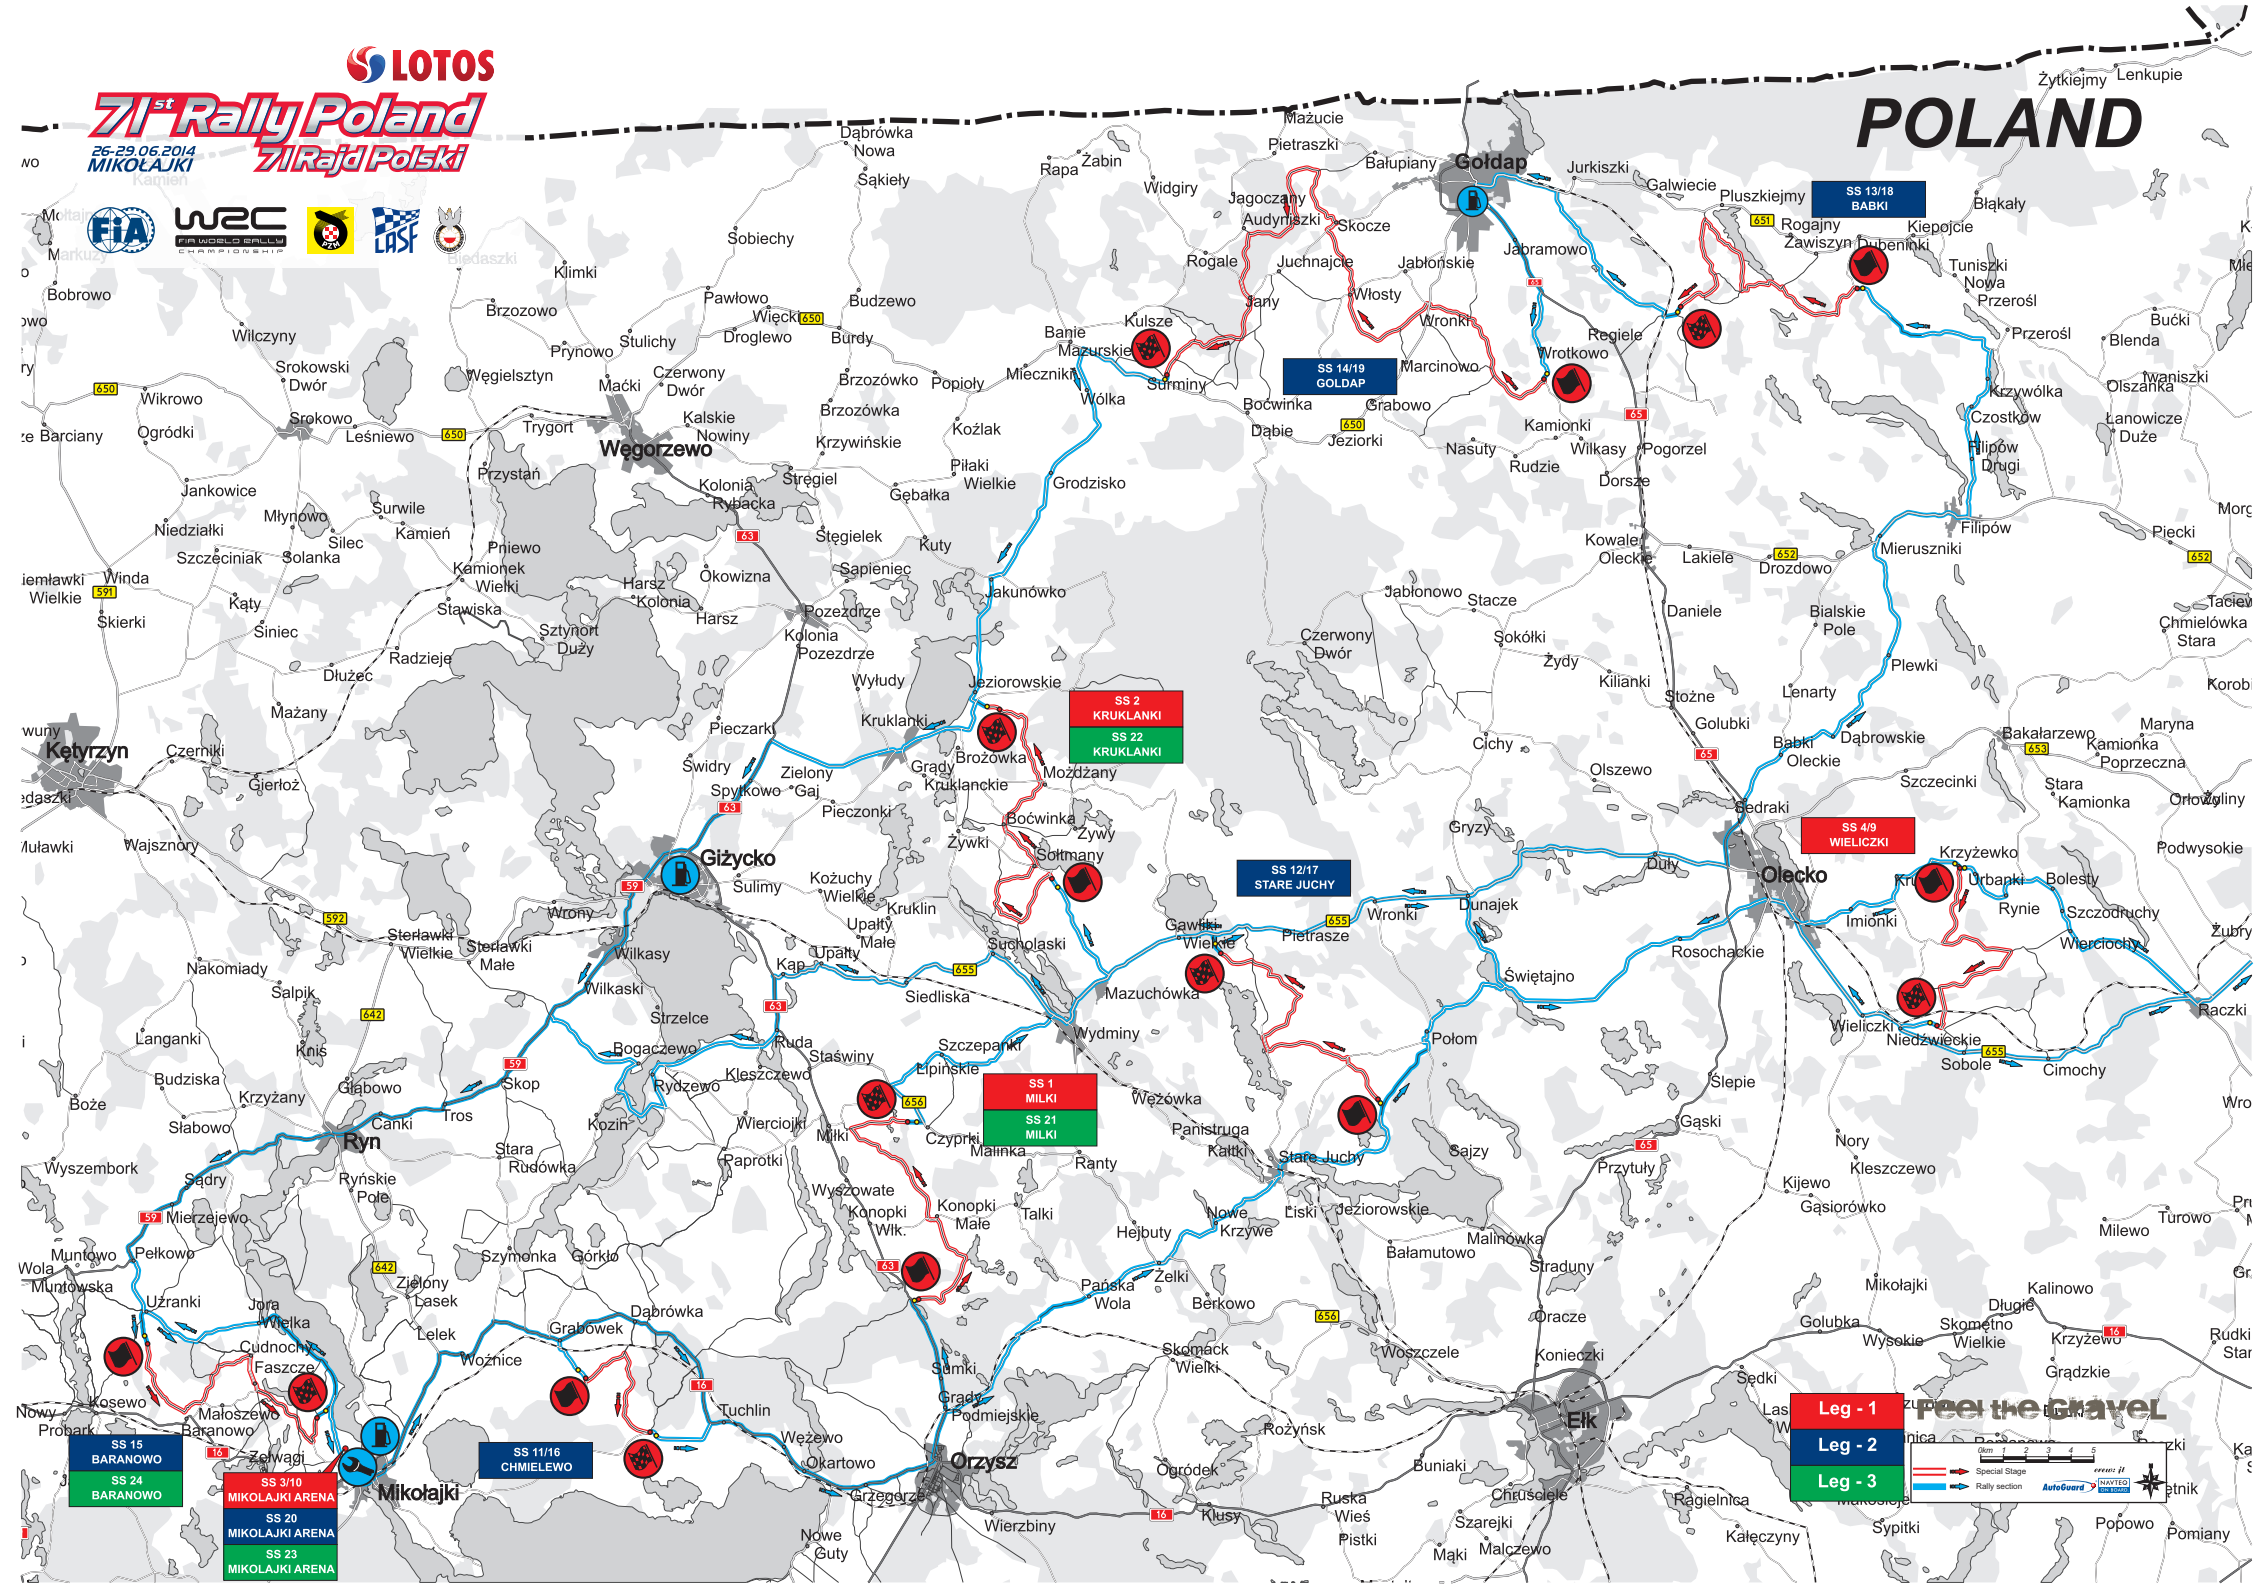

LOTOS
71st Rally Poland
 26-29.05.2014
MIKOŁAJKI
71 Rajd Polski

Feel the Gravel

Leg - 1
 Leg - 2
 Leg - 3

Special Stage
 Rally section

Scale: 0 1 2 3 4 5 km

AutoQuest